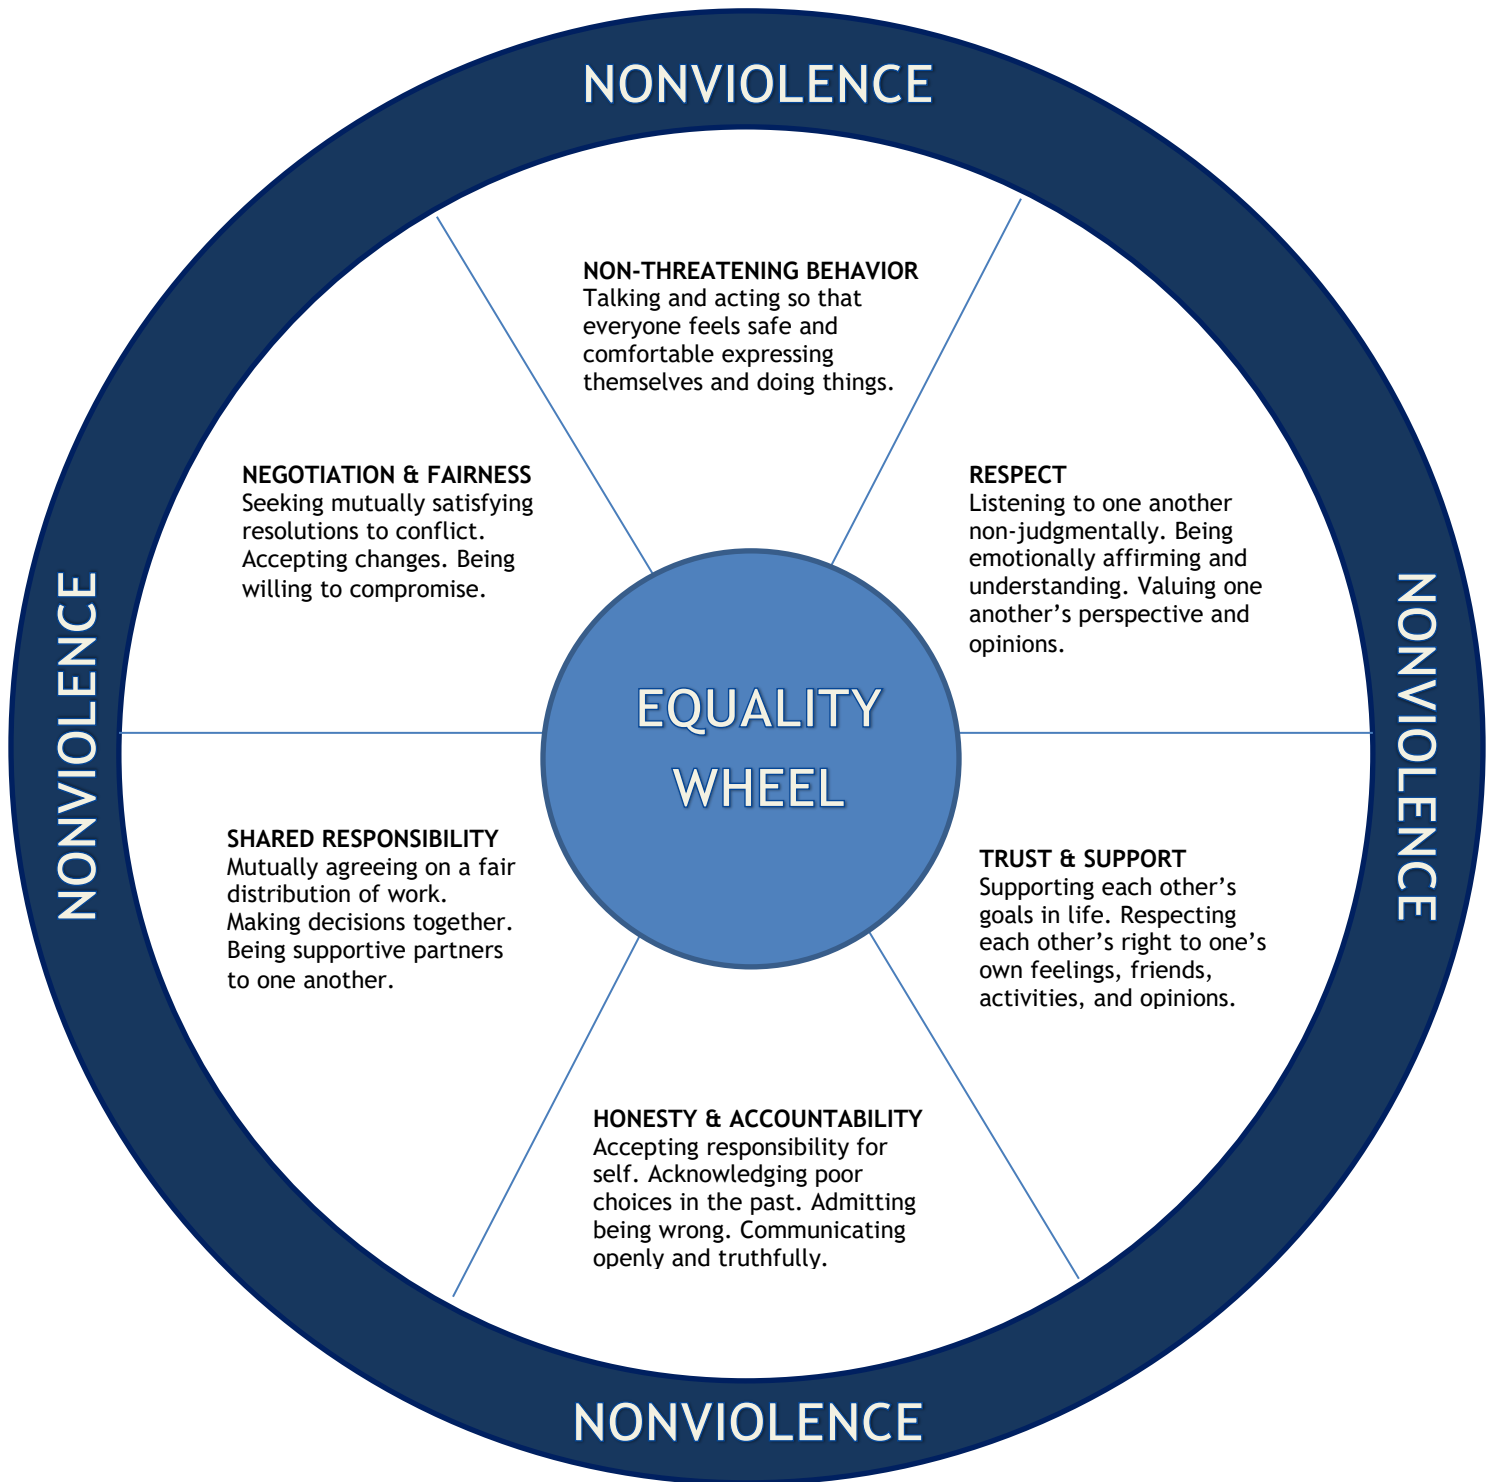

EQUALITY WHEEL

Developed from:
Domestic Abuse Intervention Project
202 East Superior Street
Duluth, MN 55802
218.722.4134

Adapted from:
National Center on Domestic & Sexual Violence
4612 Shoal Creek Blvd.
Austin, TX 78758
512.407.9020